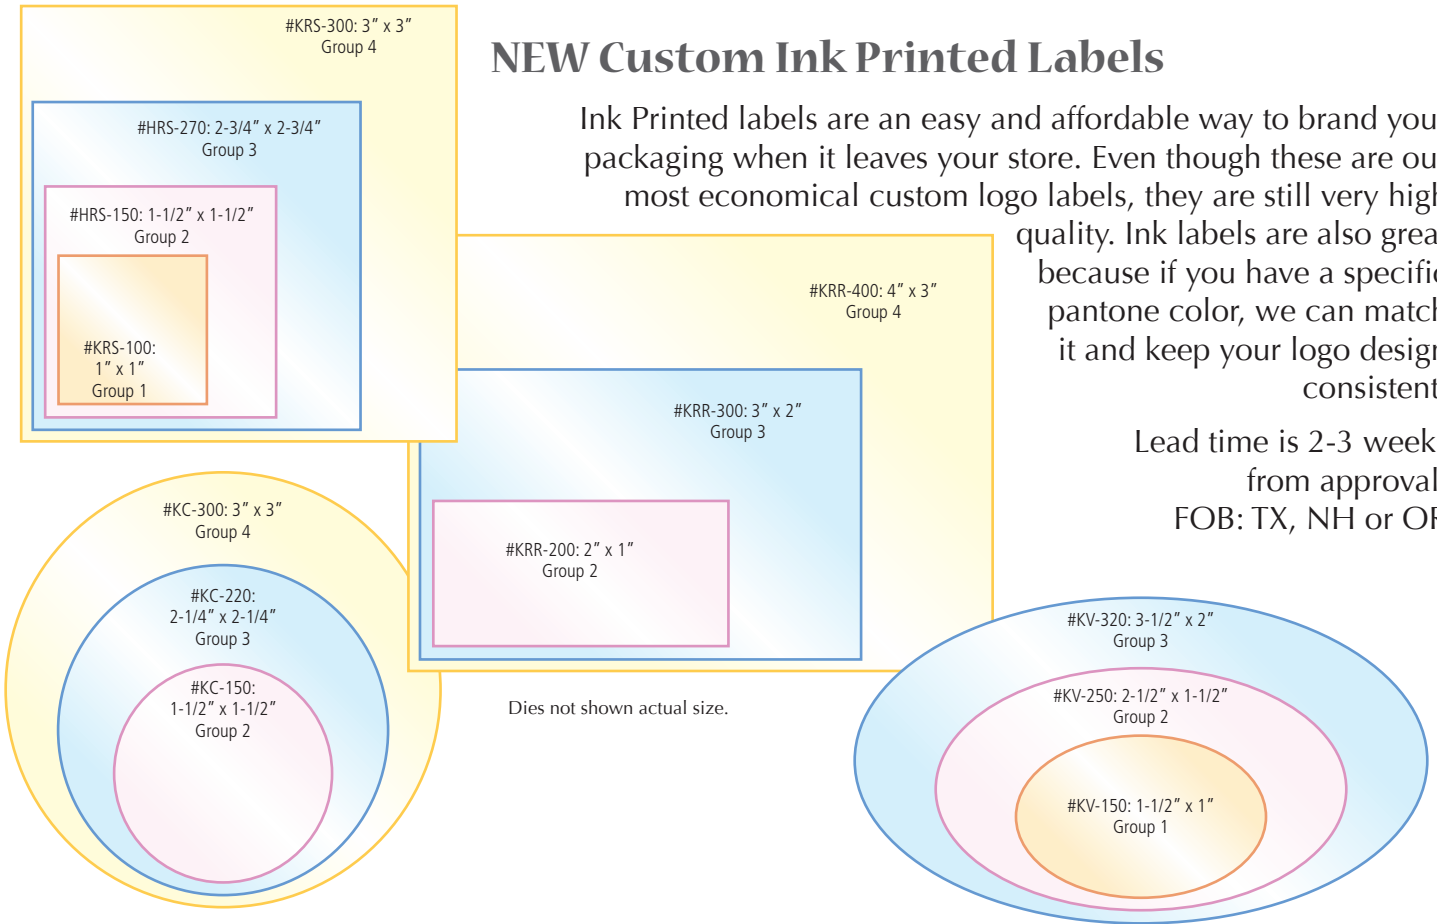

Add an extra touch of elegance with embossing.

Lead time is 2-3 weeks from approval.
FOB: Dallas, TX

Other sizes available, call for details.

Pricing for 1000 labels

Group & # of Colors	
Group 1 - 1 imprint color	\$159
Group 1 - 2 imprint colors	\$180
Group 2 - 1 imprint color	\$165
Group 2 - 2 imprint colors	\$199
Group 3 - 1 imprint color	\$170
Group 3 - 2 imprint colors	\$220
Group 4 - 1 imprint color	\$205
Group 4 - 2 imprint colors	\$255

Dies not shown actual size.

Imprint Colors:

Material Options:

Guides are representative only, please see samples for exact colors. Prices effective 0/0/2010 and subject to change without notice.

NEW Custom Ink Printed Labels

Ink Printed labels are an easy and affordable way to brand your packaging when it leaves your store. Even though these are our most economical custom logo labels, they are still very high quality. Ink labels are also great because if you have a specific pantone color, we can match it and keep your logo design consistent.

Lead time is 2-3 weeks from approval.
FOB: TX, NH or OR

Pricing for 1000 labels

Group & # of Colors	White Paper Background	Color Background
Group 1 - 1 imprint color	\$89	\$109
Group 1 - 2 imprint colors	\$140	\$180
Group 2 - 1 imprint color	\$95	\$112
Group 2 - 2 imprint colors	\$155	\$189
Group 3 - 1 imprint color	\$97	\$115
Group 3 - 2 imprint colors	\$165	\$190
Group 4 - 1 imprint color	\$105	\$116
Group 4 - 2 imprint colors	\$175	\$200